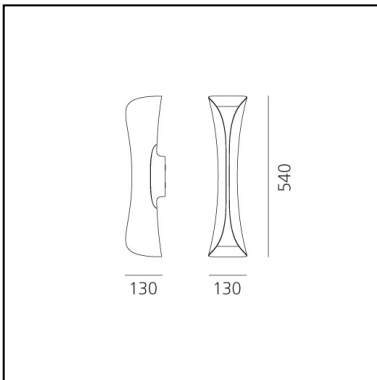

LUMINAIRE

- Watt: **14.26W**
- Voltage: **220V-240V**
- Delivered lumens output: **902lm**
- Efficiency: **95%**
- Efficacy: **63.26lm/W**
- CRI: **0**

DESCRIPTION

Wall lamp, extending the range of Cadmo series.

PRODUCT CODE: 1373020A

FEATURES

- Article Code: **1373020A**
- Colour: **White**
- Installation: **Wall**
- Material: **ABS**
- Series: **Design Collection**
- Environment: **Indoor**
- Area contract: **Hospitality, Residential**
- Emission: **Indirect And Diffused**
- design by: **Karim Rashid**

DIMENSIONS

- Length: **cm 13**
- Width: **cm 13**
- Height: **cm 54**
- Impact Resistance: **N/D**
- Glow Wire Test: **650°**

SOURCES INCLUDED

- Category: **Led**
- Number: **2**
- Watt: **10W**
- Delivered lumens output: **460lm**
- Color temperature (K): **3000K**